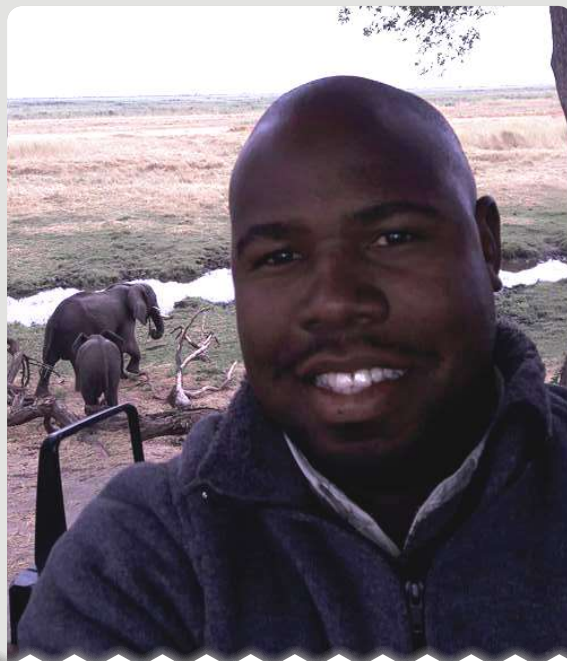

Name _____

ORATILE DES GOTSHAJWANG

Specialty _____

GAME DRIVES

Began training _____ Qualified _____

2012

2014

Born _____

BORN IN BOTSWANA

PROFILE

Growing up on a farm in Botswana, Des learned the secrets of the bush at the knee of his grandfather. This fostered a deep appreciation for the natural world and a burning desire to work with wildlife. Des studied guiding at the Botswana Wildlife Training Institute, where he learned the fundamentals of guiding, before honing his skills in the bush over the last 5 years.