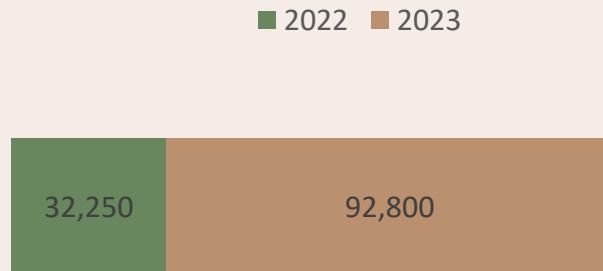

Meals Served at Maunga School