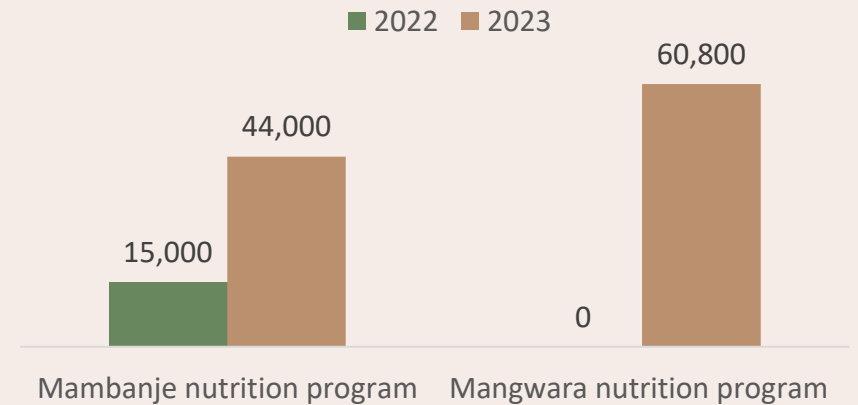

Meals served to learners